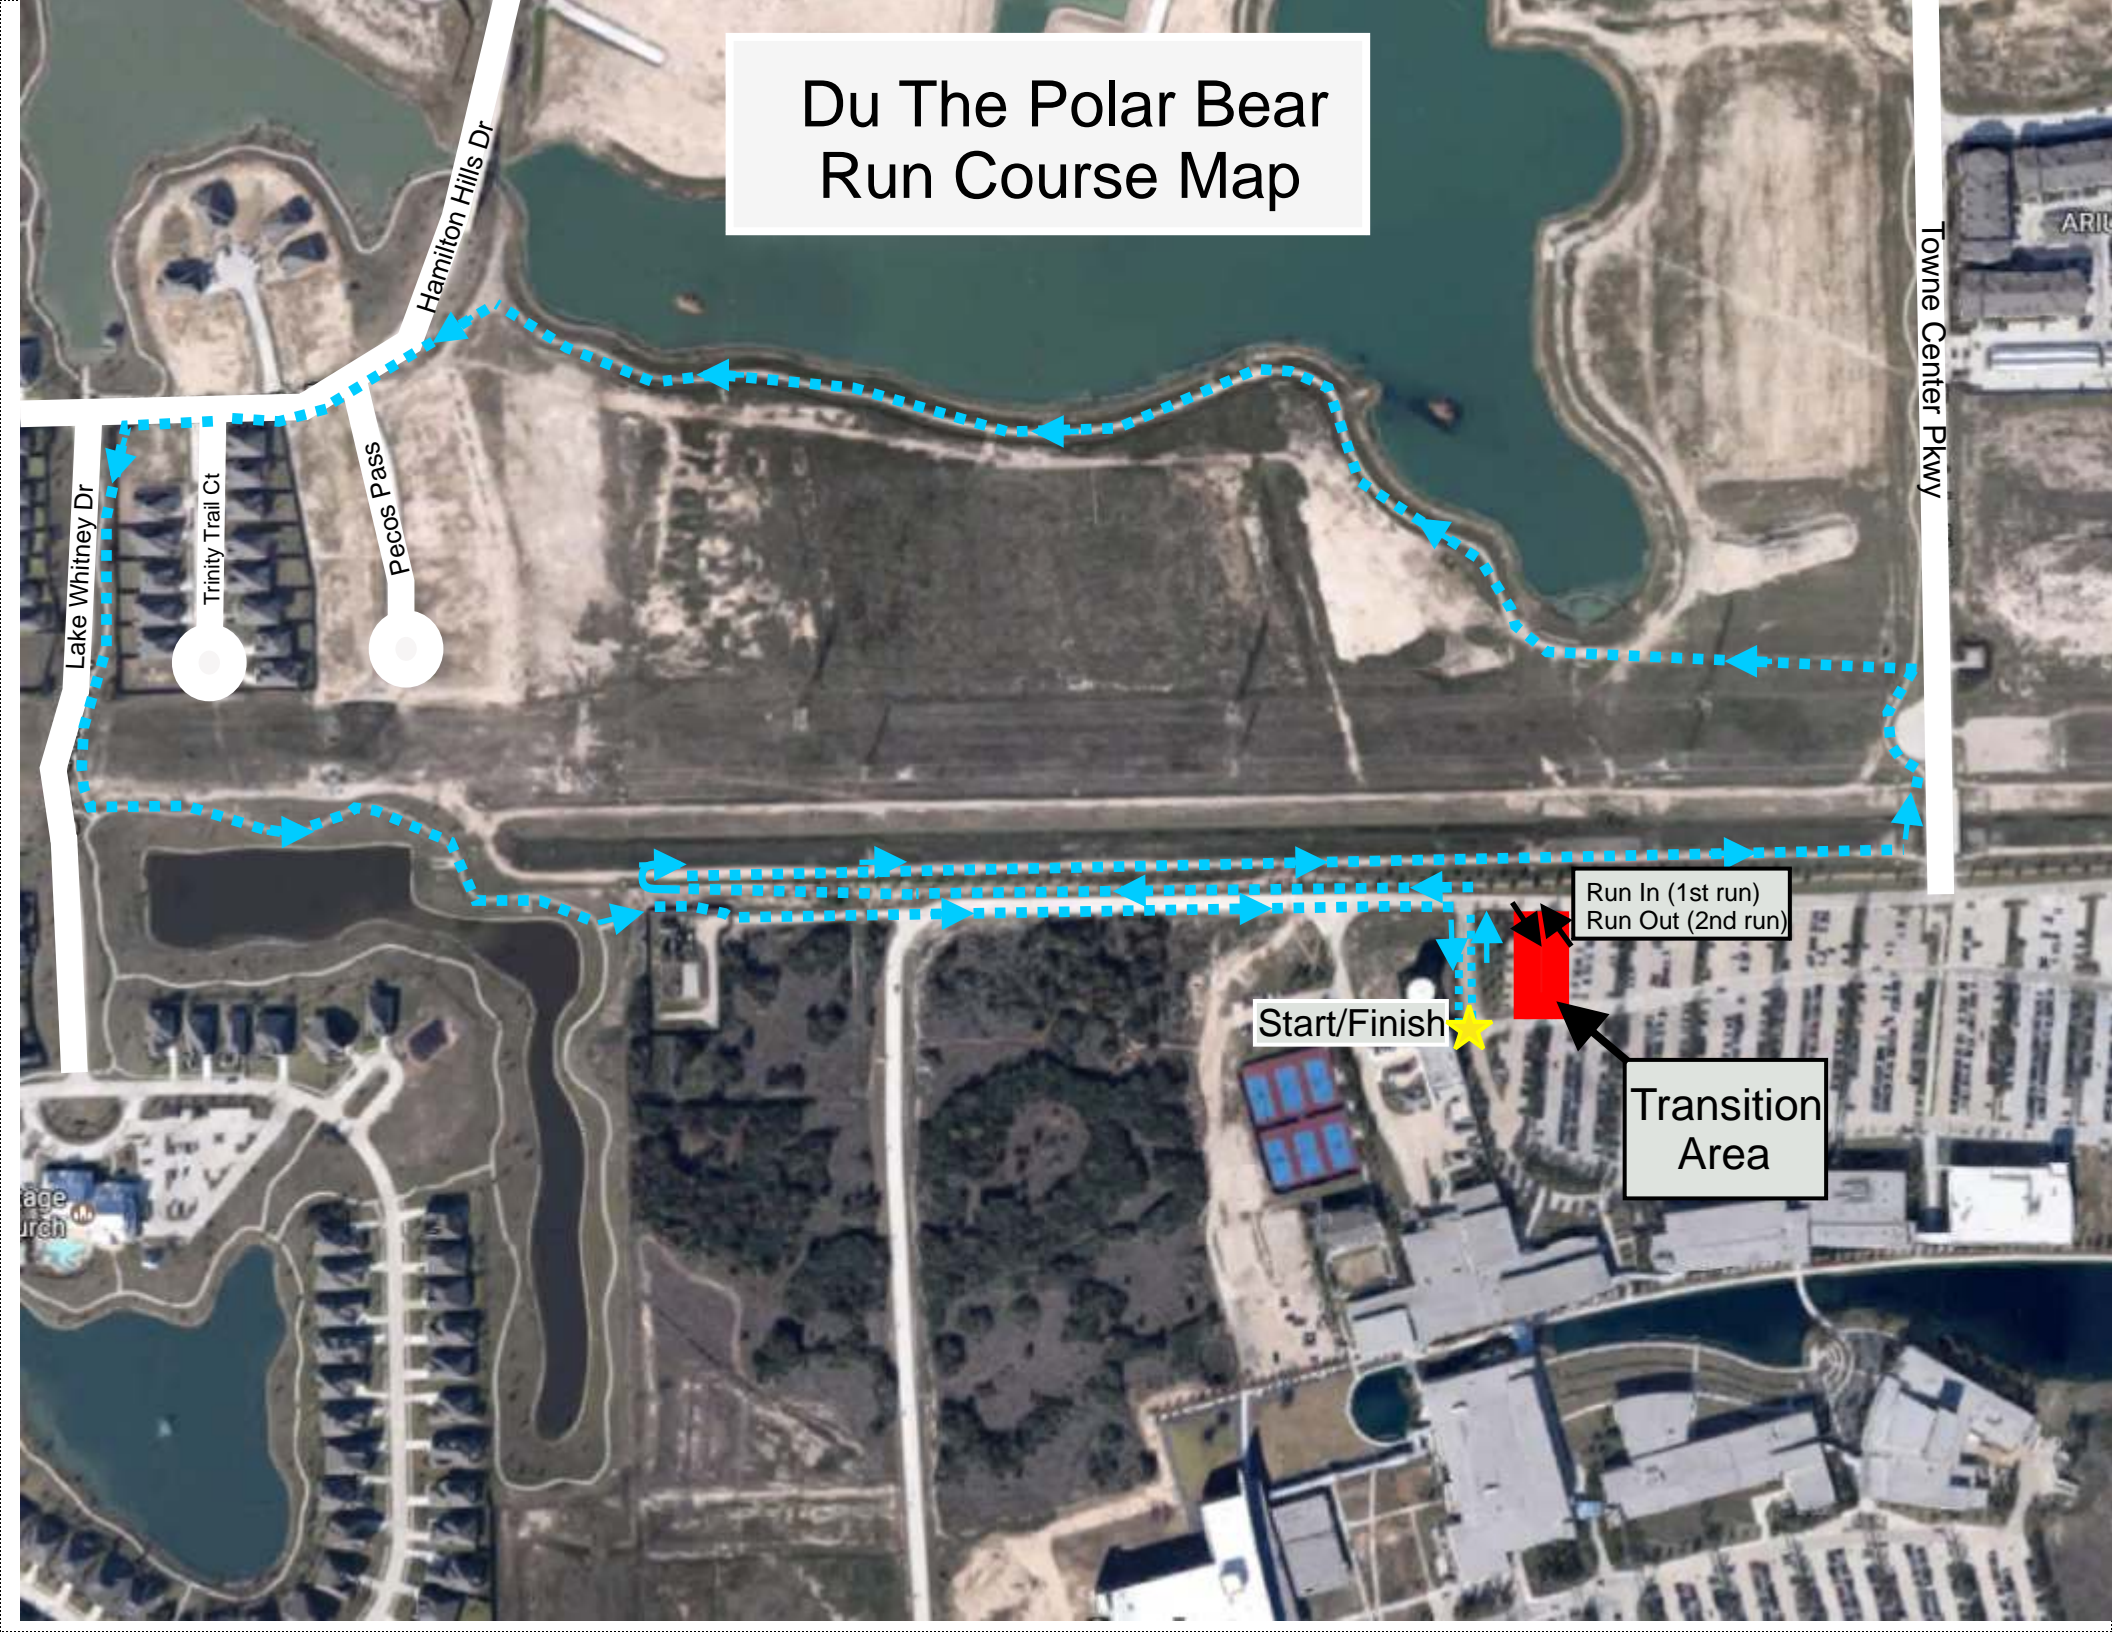

# Du The Polar Bear Run Course Map

Hamilton Hills Dr

Pecos Pass

Trinity Trail Ct

Lake Whitney Dr

Towne Center Pkwy

Start/Finish

Run In (1st run)  
Run Out (2nd run)

Transition Area

Pecan Church