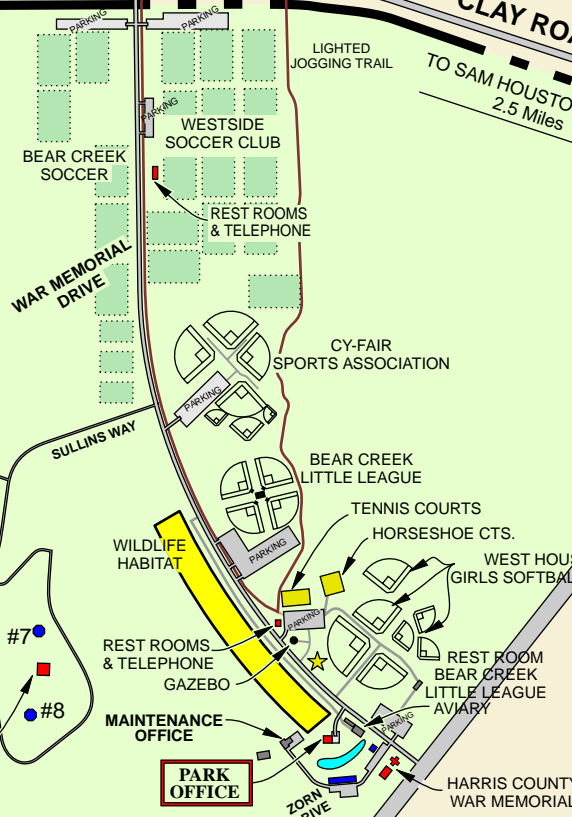

TO US 290 (NW. FWY.)  
5.8 Miles

STATE HWY. 6

TO I-10 (KATY FWY.)  
1.9 Miles

GOLF COURSE DRIVE

CLUBHOUSE

BEAR CREEK GOLF WORLD

FARM & RANCH CLUB

RODEO ARENA

COMMUNITY CENTER

GREENHOUSE  
TEXAS COOPERATIVE EXTENSION

PATTERSON ROAD

**LEGEND**

- REST ROOMS
- #8 PAVILION
- ★ PLAYGROUND
- PARKING PARKING LOT
- JOGGING TRAIL
- ★ PLAYGROUND FOR ALL CHILDREN

CLAY ROAD  
TO SAM HOUSTON PKWY.  
2.5 Miles

HARRIS COUNTY  
PRECINCT 3  
**BEAR CREEK PIONEERS PARK**  
3535 WAR MEMORIAL DRIVE  
STEVE RADACK  
COMMISSIONER