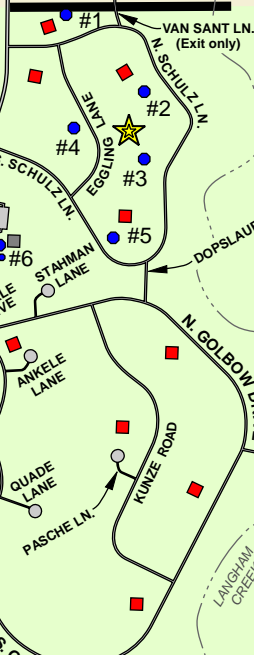

TO US 290 (NW. FWY.)  
5.8 Miles

STATE HWY. 6

TO I-10 (KATY FWY.)  
1.9 Miles

GOLF COURSE DRIVE

CLUBHOUSE

BEAR CREEK GOLF WORLD

FARM & RANCH CLUB

RODEO ARENA

COMMUNITY CENTER

GREENHOUSE  
TEXAS COOPERATIVE EXTENSION

PATTERSON ROAD

**LEGEND**

- REST ROOMS
- #8 PAVILION
- ★ PLAYGROUND
- PARKING PARKING LOT
- JOGGING TRAIL
- ★ PLAYGROUND FOR ALL CHILDREN

CLAY ROAD  
TO SAM HOUSTON PKWY.  
2.5 Miles

HARRIS COUNTY  
PRECINCT 3  
**BEAR CREEK PIONEERS PARK**  
3535 WAR MEMORIAL DRIVE  
STEVE RADACK  
COMMISSIONER